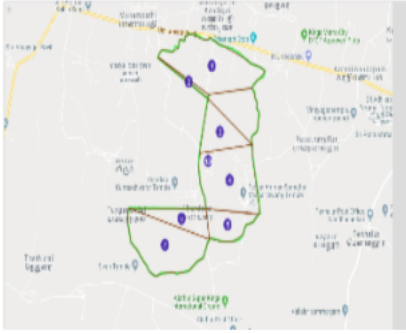

Nazri Naksha

Google Map View