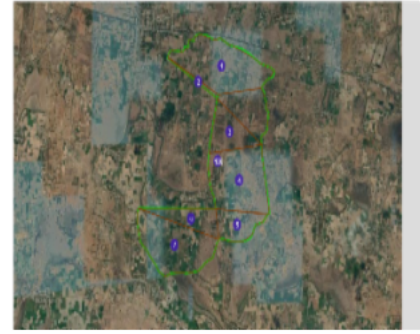

Nazri Naksha

Google Map View