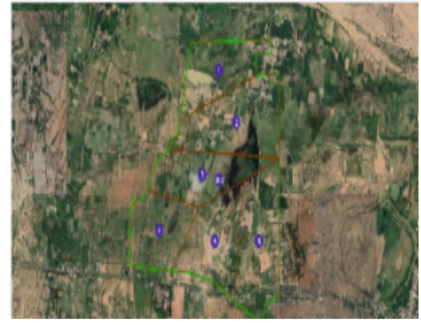

Nazri Naksha

Google Map View