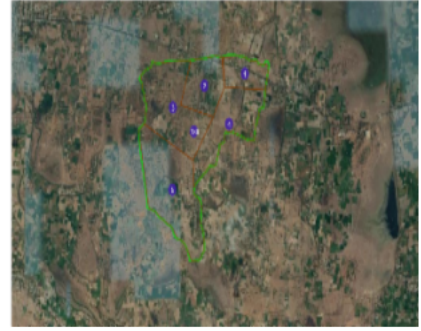

Nazri Naksha

Google Map View