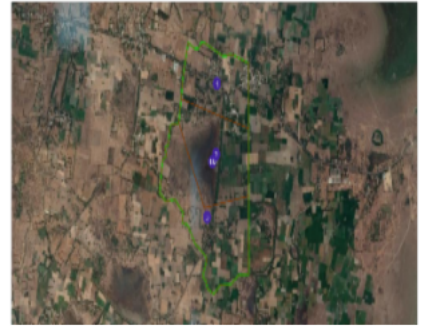

Nazri Naksha

Google Map View