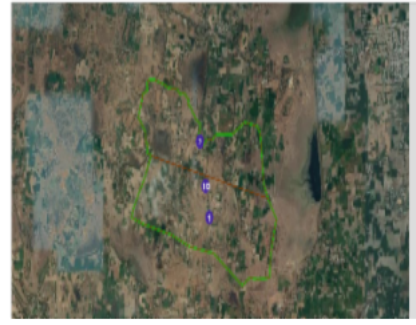

Nazri Naksha

Google Map View