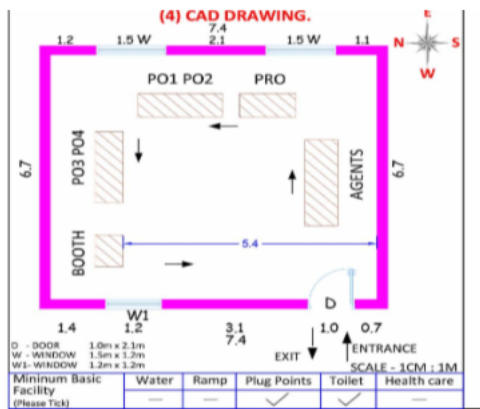

Nazri Naksha

Google Map View

Polling Station Building Front View

Polling Station Front View

Cad View

Key MAP View