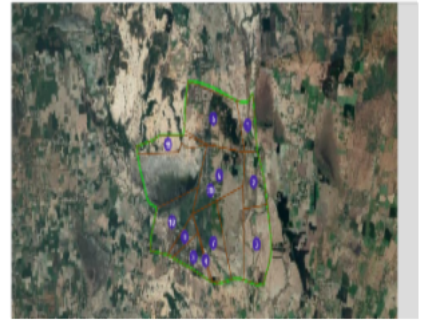

Nazri Naksha

Google Map View