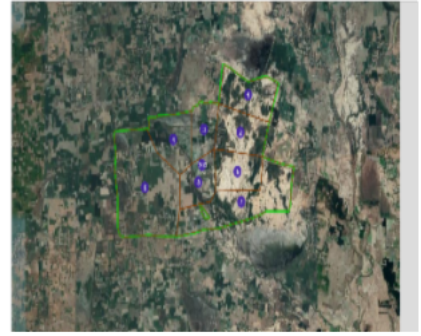

Nazri Naksha

Google Map View