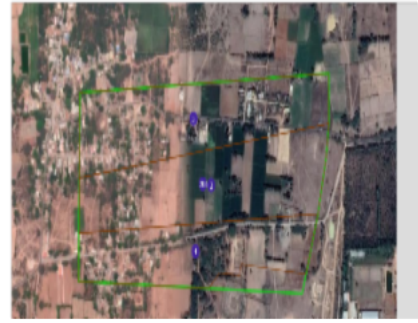

Nazri Naksha

Google Map View