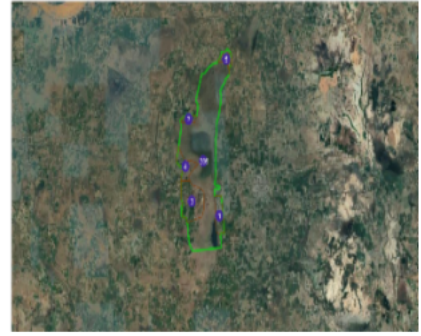

Nazri Naksha

Google Map View