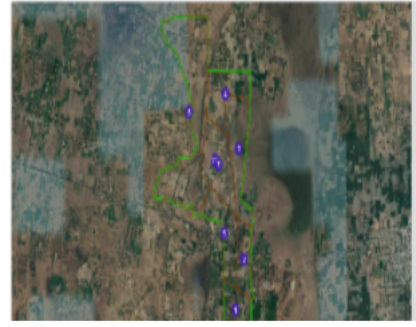

Nazri Naksha

Google Map View