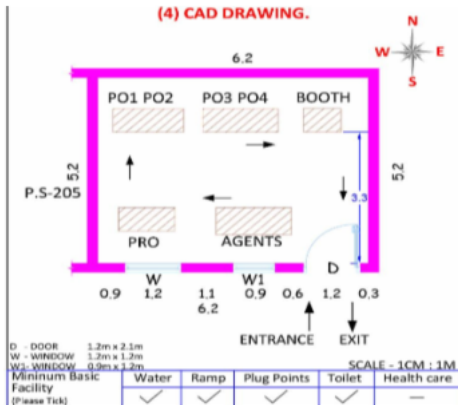

Nazri Naksha

Google Map View

Polling Station Building Front View

Polling Station Front View

Cad View

Key MAP View