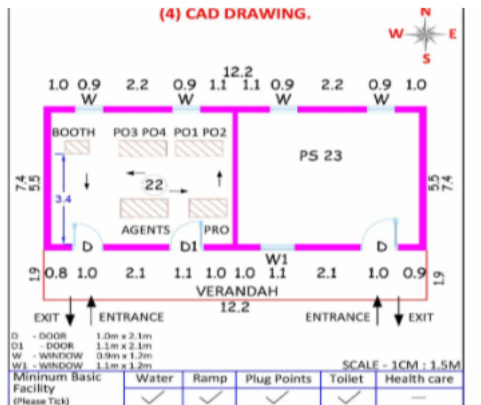

Nazri Naksha

Google Map View

Polling Station Building Front View

Polling Station Front View

Cad View

Key MAP View