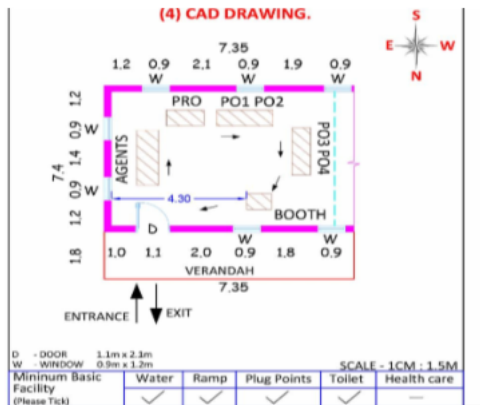

Nazri Naksha

Google Map View

Polling Station Building Front View

Polling Station Front View

Cad View

Key MAP View