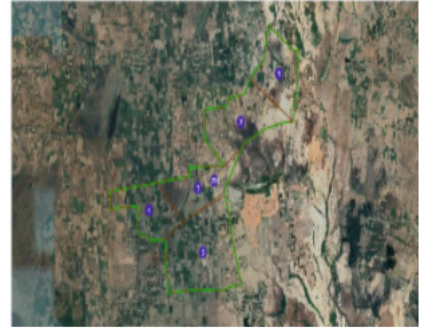

Nazri Naksha

Google Map View