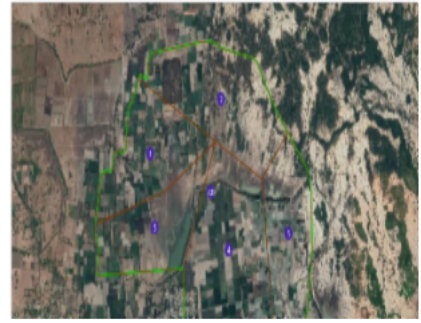

Nazri Naksha

Google Map View