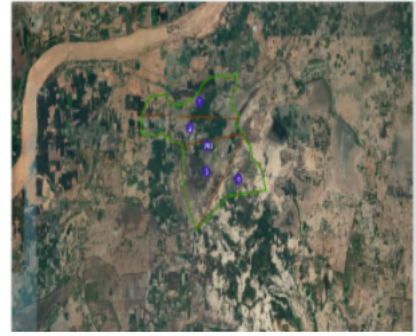

Nazri Naksha

Google Map View