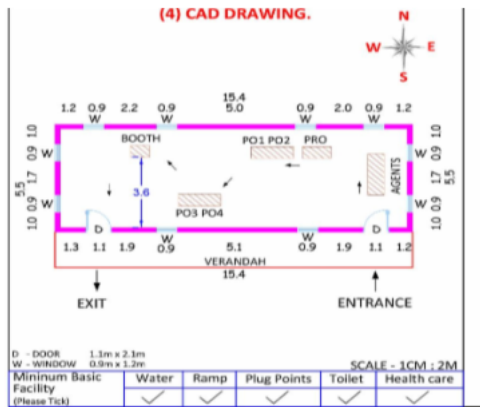

Nazri Naksha

Google Map View

Polling Station Building Front View

Polling Station Front View

Cad View

Key MAP View