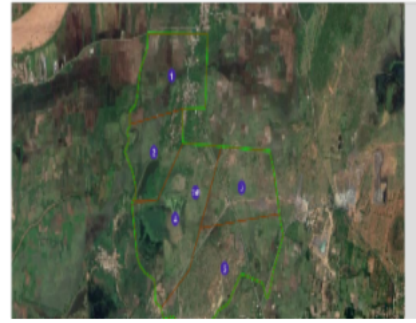

Nazri Naksha

Google Map View