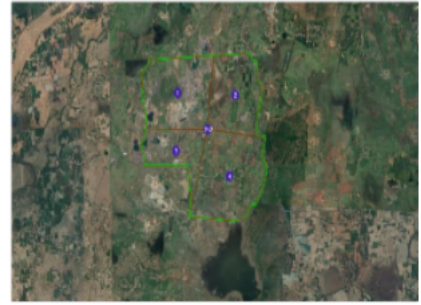

Nazri Naksha

Google Map View