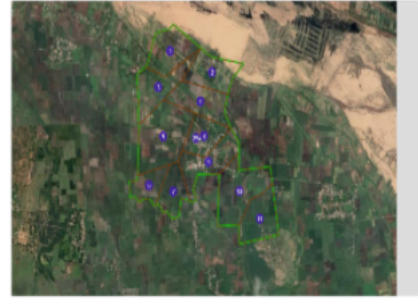

Nazri Naksha

Google Map View