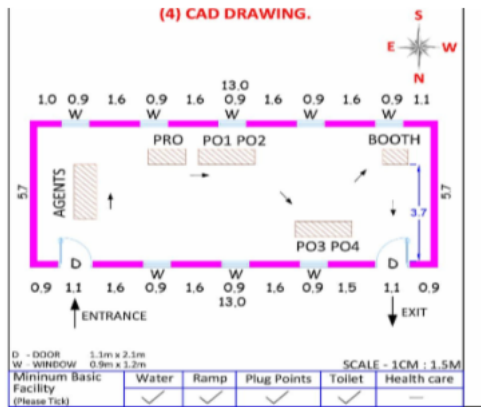

Nazri Naksha

Google Map View

Polling Station Building Front View

Polling Station Front View

Cad View

Key MAP View