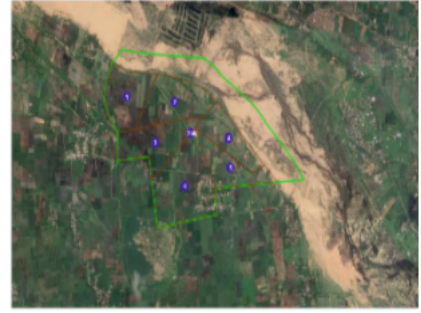

Nazri Naksha

Google Map View