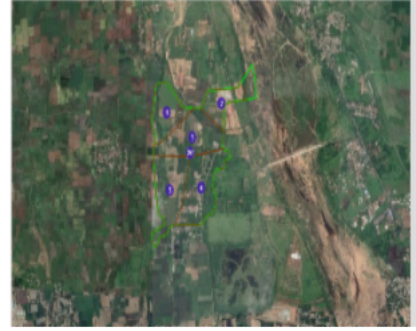

Nazri Naksha

Google Map View