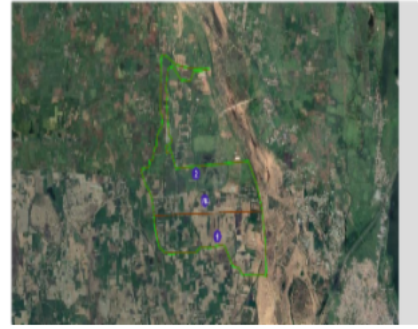

Nazri Naksha

Google Map View