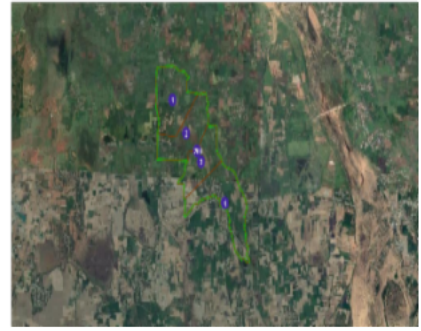

Nazri Naksha

Google Map View