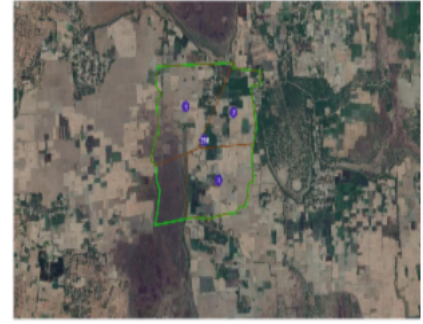

Nazri Naksha

Google Map View