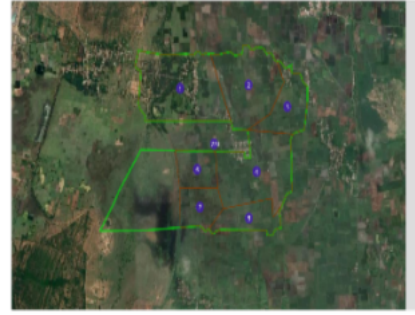

Nazri Naksha

Google Map View