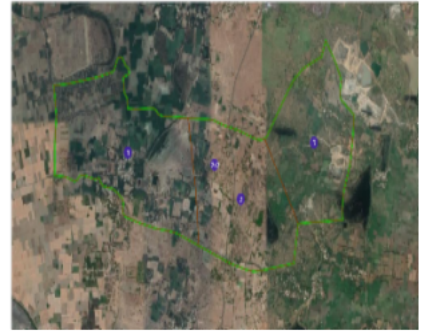

Nazri Naksha

Google Map View