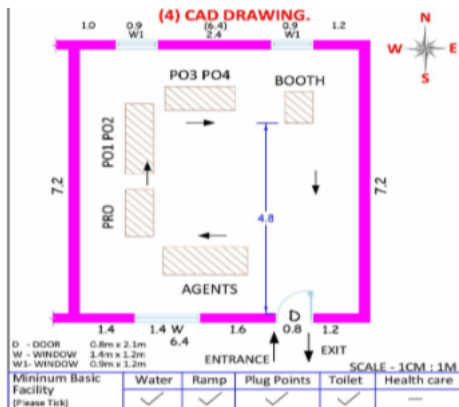

Nazri Naksha

Google Map View

Polling Station Building Front View

Polling Station Front View

Cad View

Key MAP View