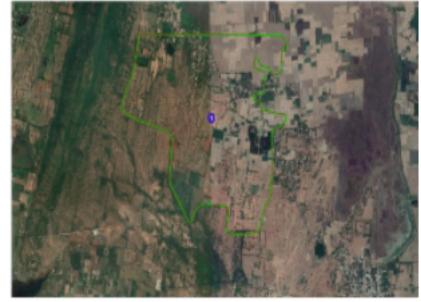

Nazri Naksha

Google Map View