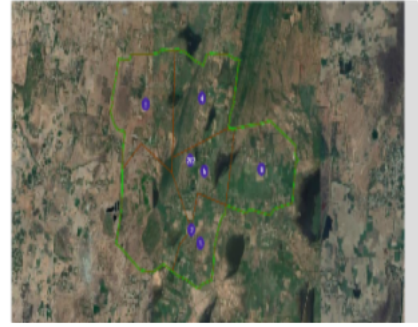

Nazri Naksha

Google Map View