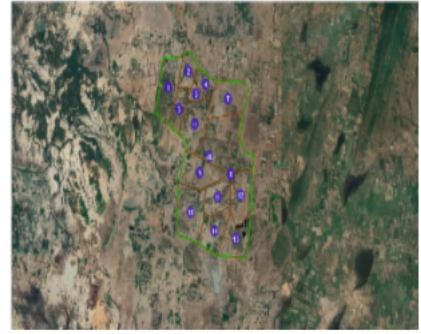

Nazri Naksha

Google Map View