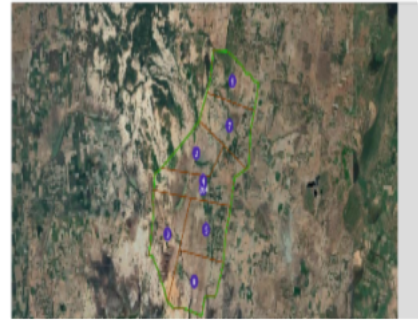

Nazri Naksha

Google Map View