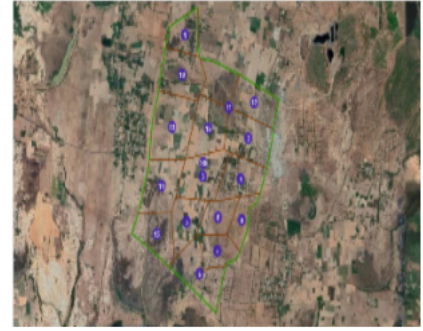

Nazri Naksha

Google Map View