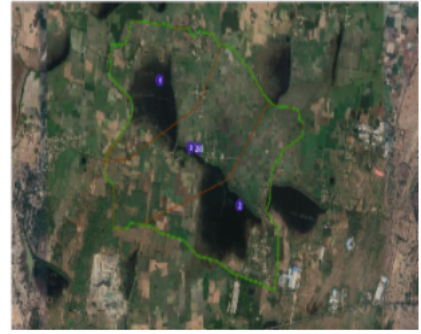

Nazri Naksha

Google Map View