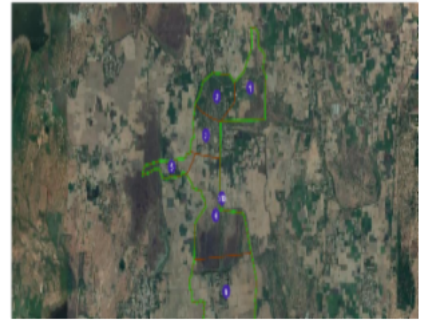

Nazri Naksha

Google Map View