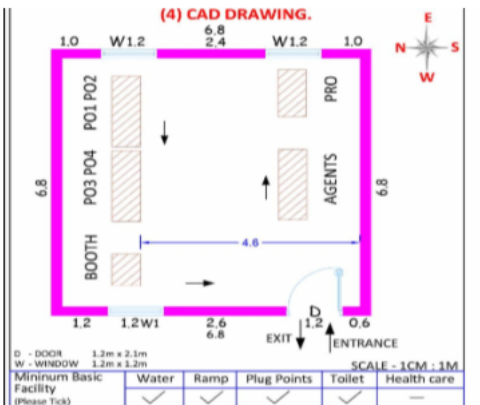

Nazri Naksha

Google Map View

Polling Station Building Front View

Polling Station Front View

Cad View

Key MAP View