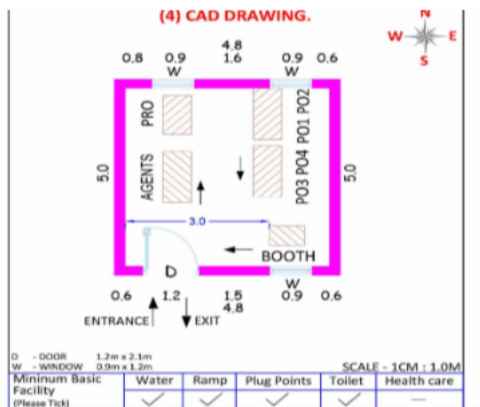

Nazri Naksha

Google Map View

Polling Station Building Front View

Polling Station Front View

Cad View

Key MAP View