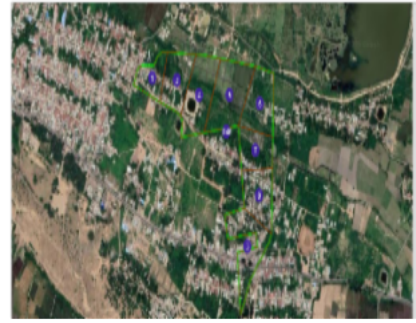

Nazri Naksha

Google Map View