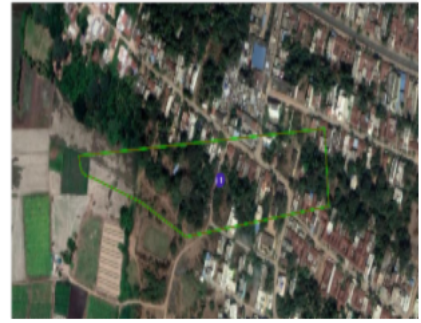

Nazri Naksha

Google Map View