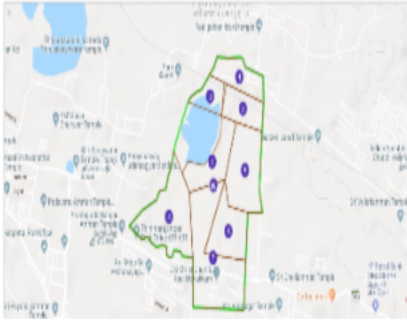

Nazri Naksha

Google Map View