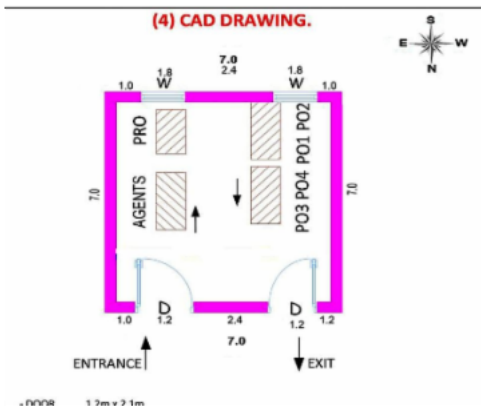

Nazri Naksha

Google Map View

Cad View