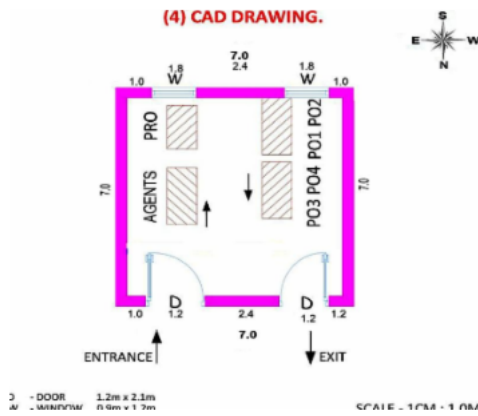

Nazri Naksha

Google Map View

Polling Station Building Front View

Polling Station Front View

Cad View

Key MAP View