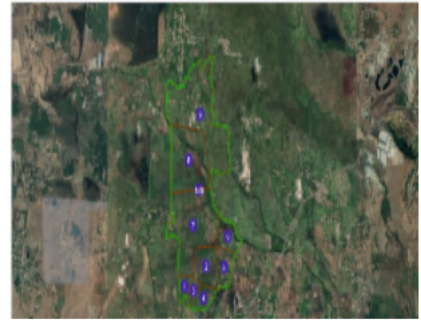

Nazri Naksha

Google Map View