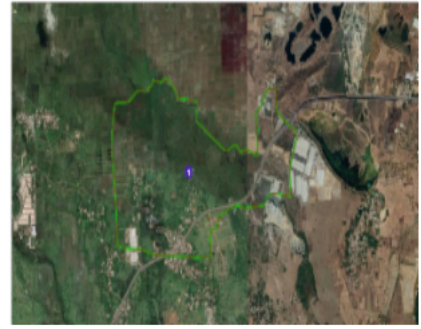

Nazri Naksha

Google Map View