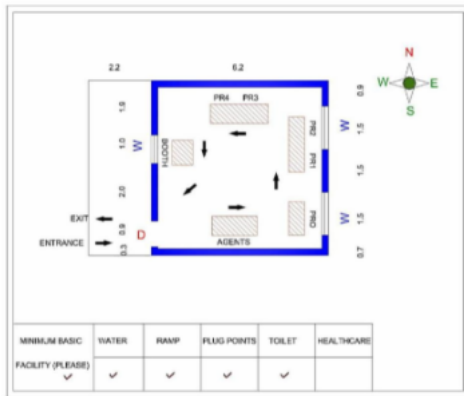

Nazri Naksha

Google Map View

Polling Station Building Front View

Polling Station Front View

Cad View

Key MAP View