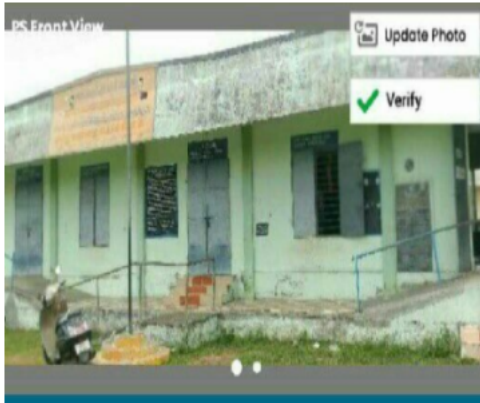

Polling Station Building Front View