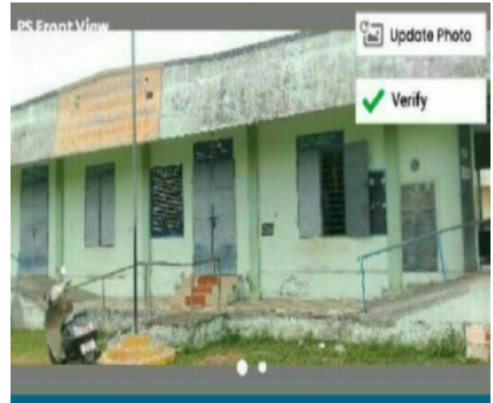

Polling Station Front View