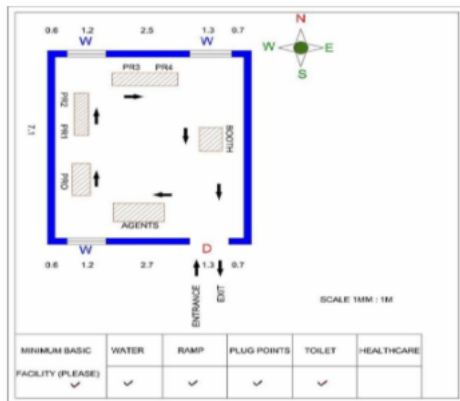

Nazri Naksha

Google Map View

Polling Station Building Front View

Polling Station Front View

Cad View

Key MAP View