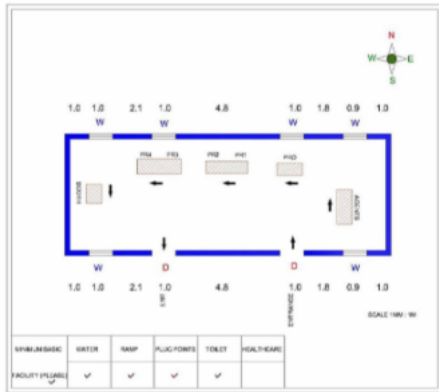

Nazri Naksha

Google Map View

Polling Station Building Front View

Polling Station Front View

Cad View

Key MAP View